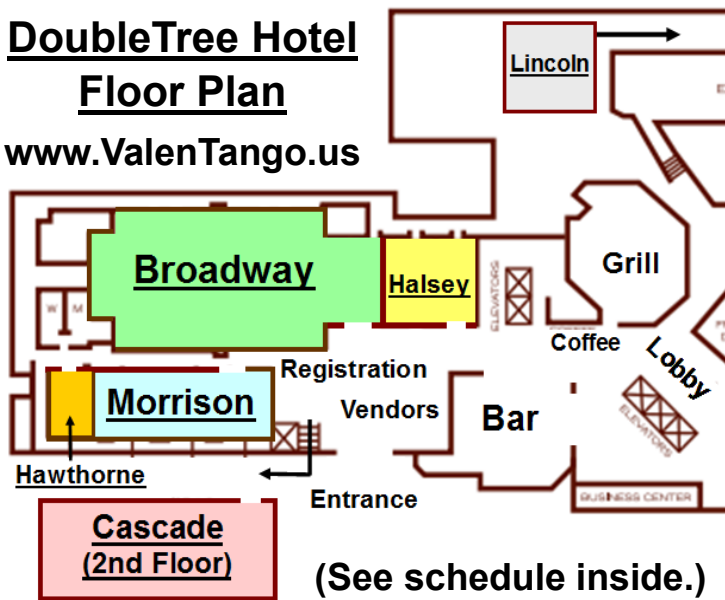

Feb 2021	THU 11TH CLASSES				FRI 12TH CLASSES				Feb 2021	SAT 13TH CLASSES				SUN 14TH CLASSES			
11:00 AM	Beg L&Y	Int J&O	Adv M&R	AdvC D&H	Beg O&J	Int D&H	Adv L&Y	AdvC P&M	9:30	Daniela's Follower's Technique				P&M Leader's Technique			
1:45 PM	Beg P&M	Int F&M	Adv O&J		Beg M&R	Int L&Y	Adv D&H		11:00 AM	Beg P&M	Int F&M	Adv O&J	AdvC L&Y	Beg D&H	Int M&R	Adv L&Y	AdvC F&M
3:30 PM	Beg D&H	Int P&M	Adv F&M		Beg F&M	Int M&R	Adv P&M		1:45 PM	Beg F&M	Int L&Y	Adv M&R		Beg O&J	Int P&M	Adv R&M	
MILONGAS				MILONGAS & LECTURE				MILONGAS				MILONGAS & LECTURE					
2:00-5:00p Alternative				12:30-1:30p Interactive lecture				2:00-5:00p Alternative				12:30-1:30p Free Lecture					
5:00-6:30p Free Practica				2:00-5:00p Alternative				5:00-6:30p Free Practica				2:00-5:00p Alternative					
6:00-8:00p Mixer				5:00-6:30p Free Practica				6:00-8:00p Mixer				5:00-6:30p Free Practica					
9:00p-2:00a Traditional				6:00-8:00p Mixer				8:00p-2:00a Grande Ball				6:00-9:00p Milonga Medley					
				9:00p-2:00a Traditional				2:00-6:00a Late Night				9:00p-2:00a Traditional					
												2:00-6:00a Late Night					
D&H=Daniela/Hernan F&M=Florencia/Marcos J&O=Jesica/Oscar L&Y=Liz/Yannick P&M=Paloma/Maxi R&M=Raquel/Maxi																	
Halsey				Broadway				Morrison				Cascade					

DoubleTree Hotel Floor Plan

www.ValenTango.us

PAGE 2

Instructions:

1. This document has two pages.
2. Print PAGE 1 only.
3. Then turn paper over and print PAGE 2 only.
4. Cut along the black dotted line
5. Fold on the red dotted line with the schedule to the inside (map and collage on the outside) resulting in two pocket schedules.