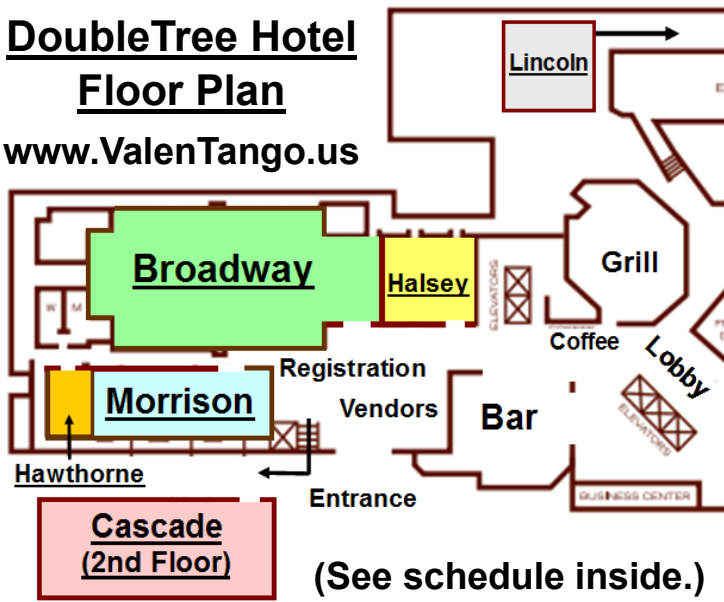

**DoubleTree Hotel  
Floor Plan**

www.ValenTango.us

Feb 2021	THU 11TH CLASSES				FRI 12TH CLASSES				SAT 13TH CLASSES				SUN 14TH CLASSES			
11:00 AM	Beg L&Y	Int J&O	Adv M&R	AdvC D&H	Beg O&J	Int D&H	Adv L&Y	AdvC P&M	9:30 Daniela's Follower's Technique	P&M Leader's Technique			Beg D&H	Int M&R	Adv L&Y	AdvC F&M
1:45 PM	Beg P&M	Int F&M	Adv O&J		Beg M&R	Int L&Y	Adv D&H		11:00 AM	Beg P&M	Int F&M	Adv O&J	AdvC L&Y	Beg O&J	Int P&M	Adv R&M
3:30 PM	Beg D&H	Int P&M	Adv F&M		Beg F&M	Int M&R	Adv P&M		1:45 PM	Beg F&M	Int L&Y	Adv M&R		Beg O&J	Int P&M	Adv R&M
<b>MILONGAS</b>				<b>MILONGAS &amp; LECTURE</b>				<b>MILONGAS</b>				<b>MILONGAS &amp; LECTURE</b>				
2:00-5:00p Alternative				12:30-1:30p Interactive lecture				2:00-5:00p Alternative				12:30-1:30p Free Lecture				
5:00-6:30p Free Practica				2:00-5:00p Alternative				5:00-6:30p Free Practica				2:00-5:00p Alternative				
6:00-8:00p Mixer				5:00-6:30p Free Practica				6:00-8:00p Mixer				5:00-6:30p Free Practica				
9:00p-2:00a Traditional				6:00-8:00p Mixer				8:00p-2:00a Grande Ball				6:00-9:00p Milonga Medley				
				9:00p-2:00a Traditional				2:00-6:00a Late Night				9:00p-2:00a Traditional				
												2:00-6:00a Late Night				
D&H=Daniela/Hernan				F&M=Florencia/Marcos				J&O=Jesica/Oscar				L&Y=Liz/Yannick				
P&M=Paloma/Maxi				R&M=Raquel/Maxi				Halsey				Broadway				
Morrison				Cascade												

**PAGE 1**

**Instructions:**

1. This document has two pages.
2. Print PAGE 1 only.
3. Then turn paper over and print PAGE 2 only.
4. Cut along the black dotted line
5. Fold on the red dotted line with the schedule to the inside (map and collage on the outside) resulting in two pocket schedules.