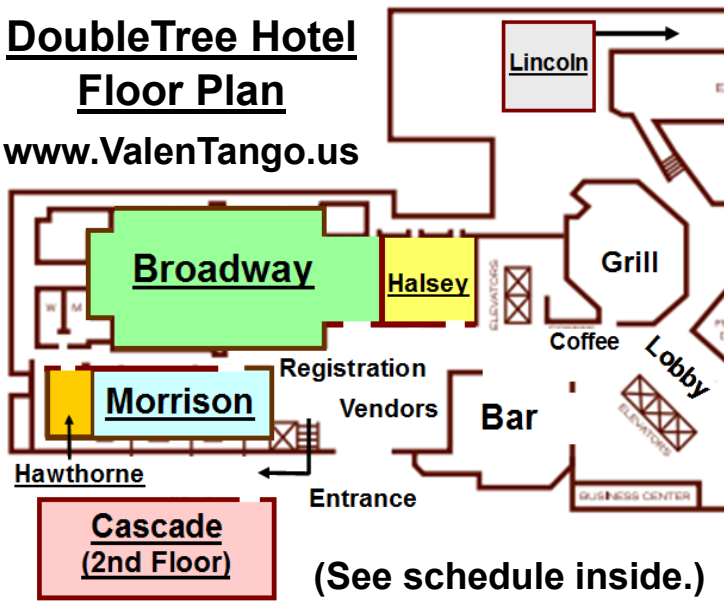

**DoubleTree Hotel
Floor Plan**

www.ValenTango.us

Feb 2022	THU 10TH CLASSES				FRI 11TH CLASSES				SAT 12TH CLASSES				SUN 13TH CLASSES										
11:00 AM	Beg L&Y	Int J&O	Adv M&R	AdvC D&H	Beg O&J	Int D&H	Adv L&Y	AdvC P&M	9:30 Daniela's Follower's Technique	P&M Leader's Technique			Beg D&H	Int M&R	Adv L&Y	AdvC F&M							
1:45 PM	Beg P&M	Int F&M	Adv O&J		Beg M&R	Int L&Y	Adv D&H		11:00 AM	Beg P&M	Int F&M	Adv O&J	AdvC L&Y	Beg O&J	Int P&M	Adv R&M							
3:30 PM	Beg D&H	Int P&M	Adv F&M		Beg F&M	Int M&R	Adv P&M		1:45 PM	Beg F&M	Int L&Y	Adv M&R		Beg O&J	Int P&M	Adv R&M							
MILONGAS				MILONGAS & LECTURE				MILONGAS				MILONGAS & LECTURE											
2:00-5:00p Alternative				12:30-1:30p Interactive lecture				2:00-5:00p Alternative				12:30-1:30p Free Lecture											
5:00-6:30p Free Practica				2:00-5:00p Alternative				5:00-6:30p Free Practica				2:00-5:00p Alternative											
6:00-8:00p Mixer				5:00-6:30p Free Practica				6:00-8:00p Mixer				5:00-6:30p Free Practica											
9:00p-2:00a Traditional				6:00-8:00p Mixer				8:00p-2:00a Grande Ball				6:00-9:00p Milonga Medley											
				9:00p-2:00a Traditional				2:00-6:00a Late Night				9:00p-2:00a Traditional											
												2:00-6:00a Late Night											
D&H=Daniela/Hernan				F&M=Florencia/Marcos				J&O=Jesica/Oscar				L&Y=Liz/Yannick				P&M=Paloma/Maxi				R&M=Raquel/Maxi			
Halsey				Broadway				Morrison				Cascade											

**DoubleTree Hotel
Floor Plan**

www.ValenTango.us

PAGE 2

Instructions:

1. This document has two pages.
2. Print PAGE 1 only.
3. Then turn paper over and print PAGE 2 only.
4. Cut along the black dotted line
5. Fold on the red dotted line with the schedule to the inside (map and collage on the outside) resulting in two pocket schedules.