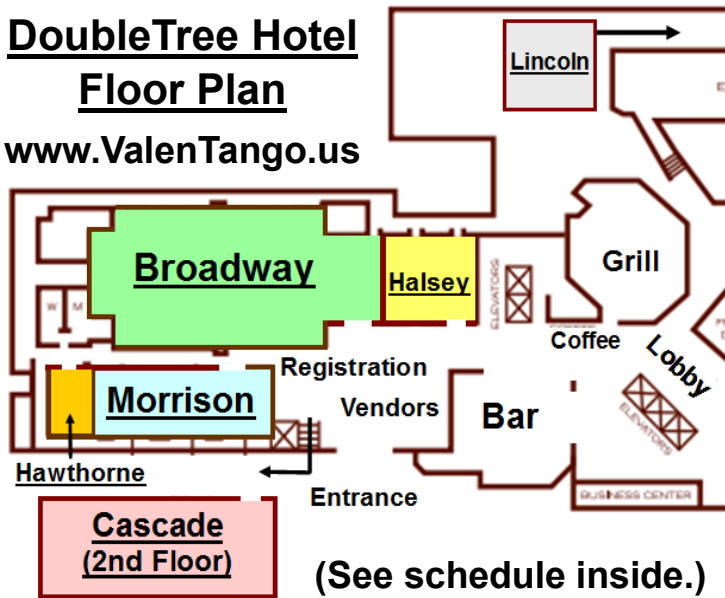

Feb 2022	THU 10TH CLASSES				FRI 11TH CLASSES				Feb 2022	SAT 12TH CLASSES				SUN 13TH CLASSES			
11:00 AM	Beg L&Y	Int J&O	Adv M&R	AdvC D&H	Beg O&J	Int D&H	Adv L&Y	AdvC P&M	9:30	Daniela's Follower's Technique				P&M Leader's Technique			
1:45 PM	Beg P&M	Int F&M	Adv O&J		Beg M&R	Int L&Y	Adv D&H		11:00 AM	Beg P&M	Int F&M	Adv O&J	AdvC L&Y	Beg D&H	Int M&R	Adv L&Y	AdvC F&M
3:30 PM	Beg D&H	Int P&M	Adv F&M		Beg F&M	Int M&R	Adv P&M		1:45 PM	Beg F&M	Int L&Y	Adv M&R		Beg O&J	Int P&M	Adv R&M	
MILONGAS				MILONGAS & LECTURE				MILONGAS				MILONGAS & LECTURE					
2:00-5:00p Alternative				12:30-1:30p Interactive lecture				2:00-5:00p Alternative				12:30-1:30p Free Lecture					
5:00-6:30p Free Practica				2:00-5:00p Alternative				5:00-6:30p Free Practica				2:00-5:00p Alternative					
6:00-8:00p Mixer				5:00-6:30p Free Practica				6:00-8:00p Mixer				5:00-6:30p Free Practica					
9:00p-2:00a Traditional				6:00-8:00p Mixer				8:00p-2:00a Grande Ball				6:00-9:00p Milonga Medley					
				9:00p-2:00a Traditional				2:00-6:00a Late Night				9:00p-2:00a Traditional					
												2:00-6:00a Late Night					
D&H=Daniela/Hernan F&M=Florencia/Marcos J&O=Jesica/Oscar L&Y=Liz/Yannick P&M=Paloma/Maxi R&M=Raquel/Maxi																	
Halsey				Broadway				Morrison				Cascade					

**DoubleTree Hotel
Floor Plan**

www.ValenTango.us

PAGE 2

Instructions:

1. This document has two pages.
2. Print PAGE 1 only.
3. Then turn paper over and print PAGE 2 only.
4. Cut along the black dotted line
5. Fold on the red dotted line with the schedule to the inside (map and collage on the outside) resulting in two pocket schedules.