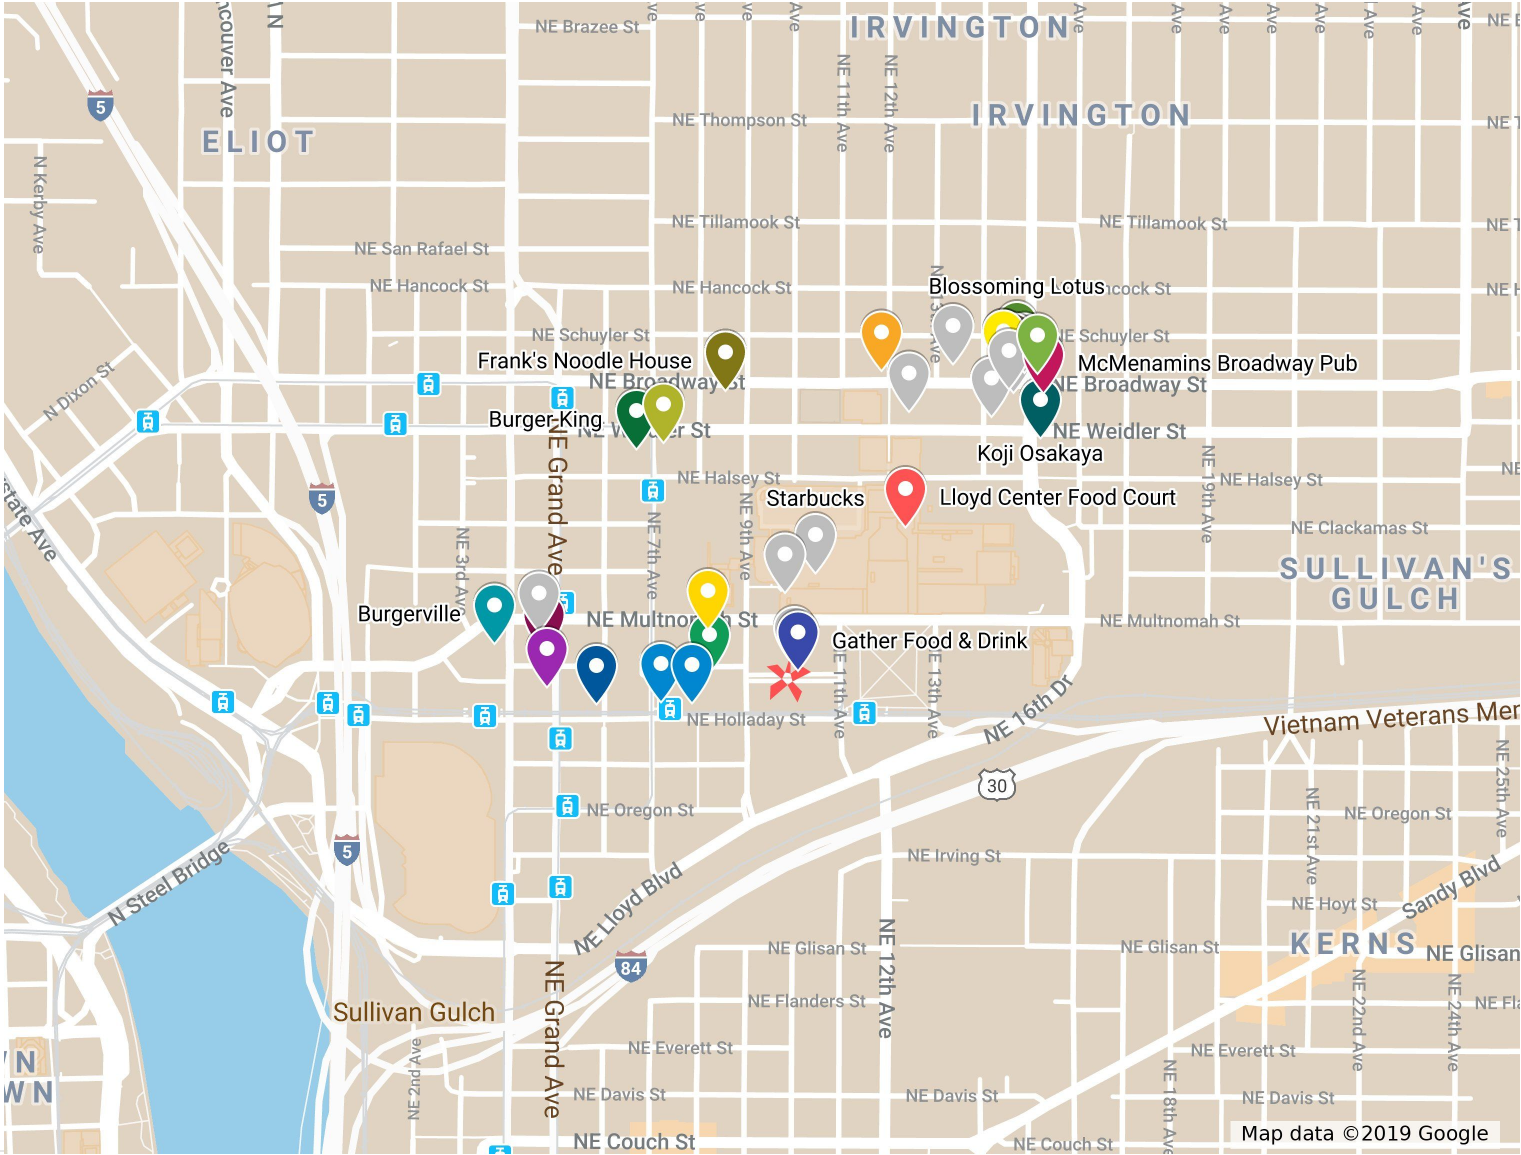

Lunch Restaurants in Lloyd Neighborhood

Restaurants

-  Altabira City Tavern
-  Aztec Willie's Taqueria
-  Blossoming Lotus
-  Burger King
-  Burgerville
-  Cafe Yumm!
-  Chai Yo Thai Restaurant
-  Chipotle Mexican Grill
-  Denny's
-  Eb & Bean Frozen Yogurt
-  Frank's Noodle House
-  Garden Bar
-  Gather Food & Drink
-  Green Zebra Grocery
-  J Cafe
-  Jimmy John's
-  Koji Osakaya
-  Little Big Burger
-  Lloyd Center Food Court
-  McMenamins Broadway Pub
-  Other / No value

DOUBLETREE HOTEL

 YOU ARE HERE

Map data © 2019 Google